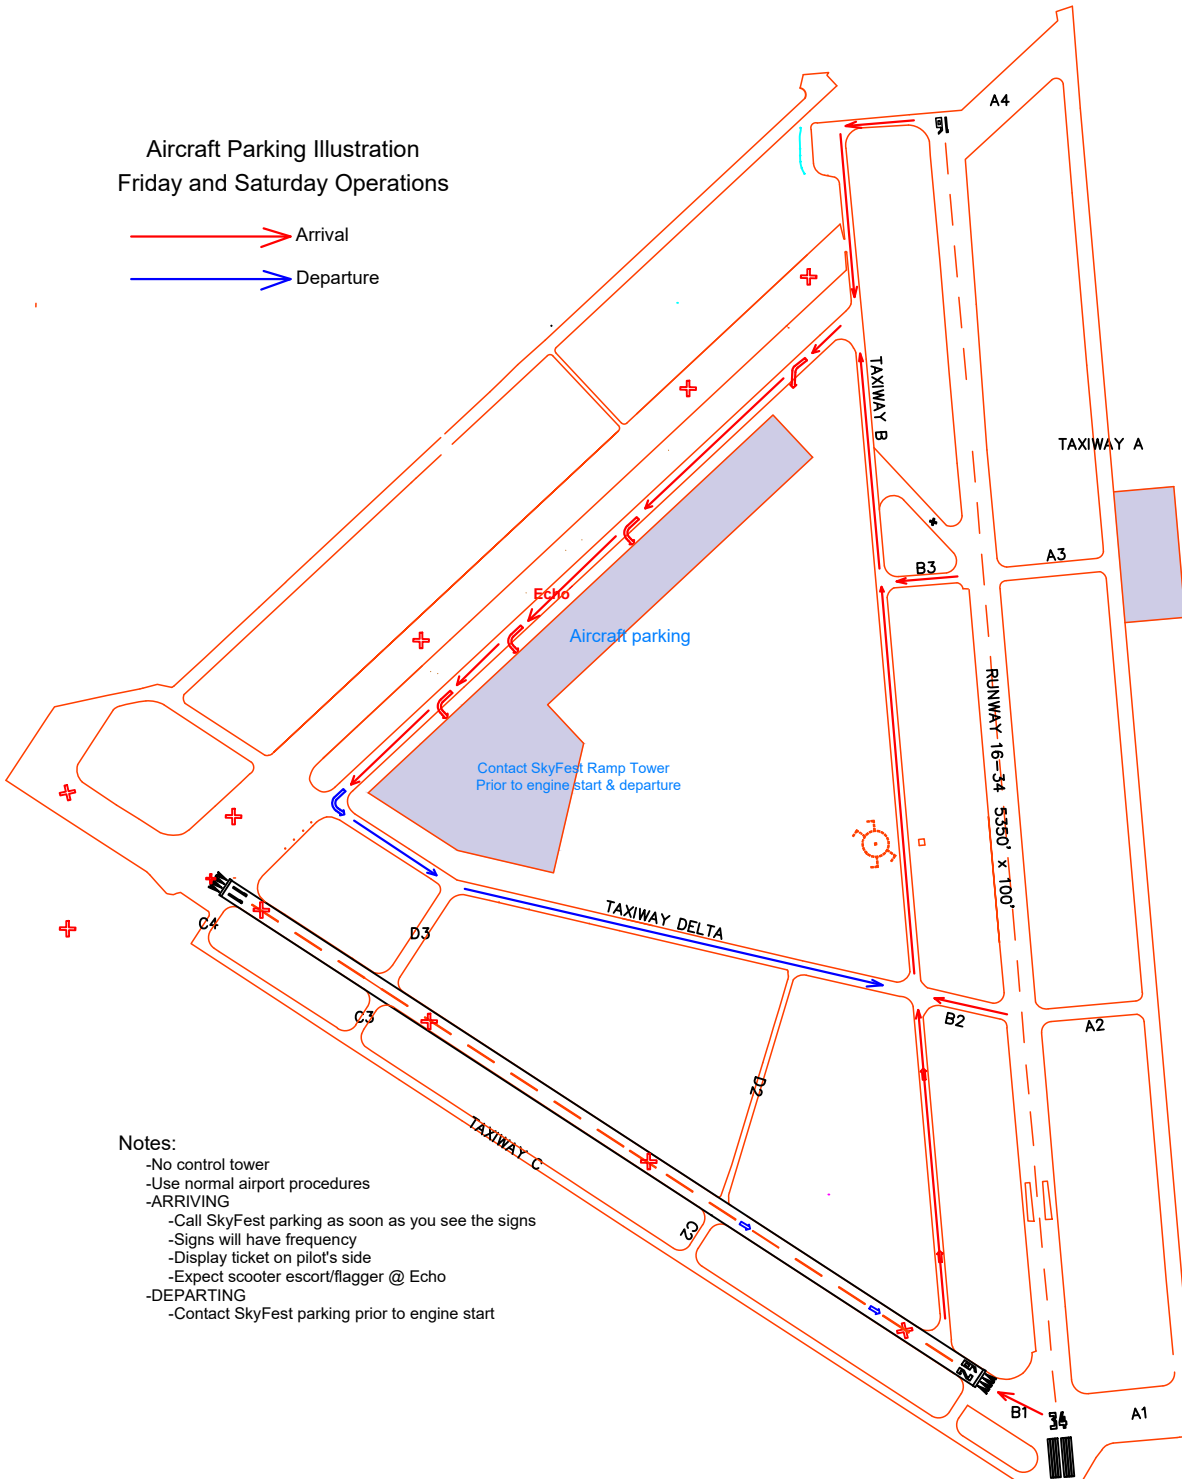

## Aircraft Parking Illustration Friday and Saturday Operations

Sunday activities  
are at the east ramps  
by the Airport Office.  
Use normal airport procedures on  
Sunday

### Notes:

- No control tower
- Use normal airport procedures
- ARRIVING
  - Call SkyFest parking as soon as you see the signs
  - Signs will have frequency
  - Display ticket on pilot's side
  - Expect scooter escort/flagger @ Echo
- DEPARTING
  - Contact SkyFest parking prior to engine start

For reference only-Not for Navigation  
Check NOTAM's prior to arriving and departing